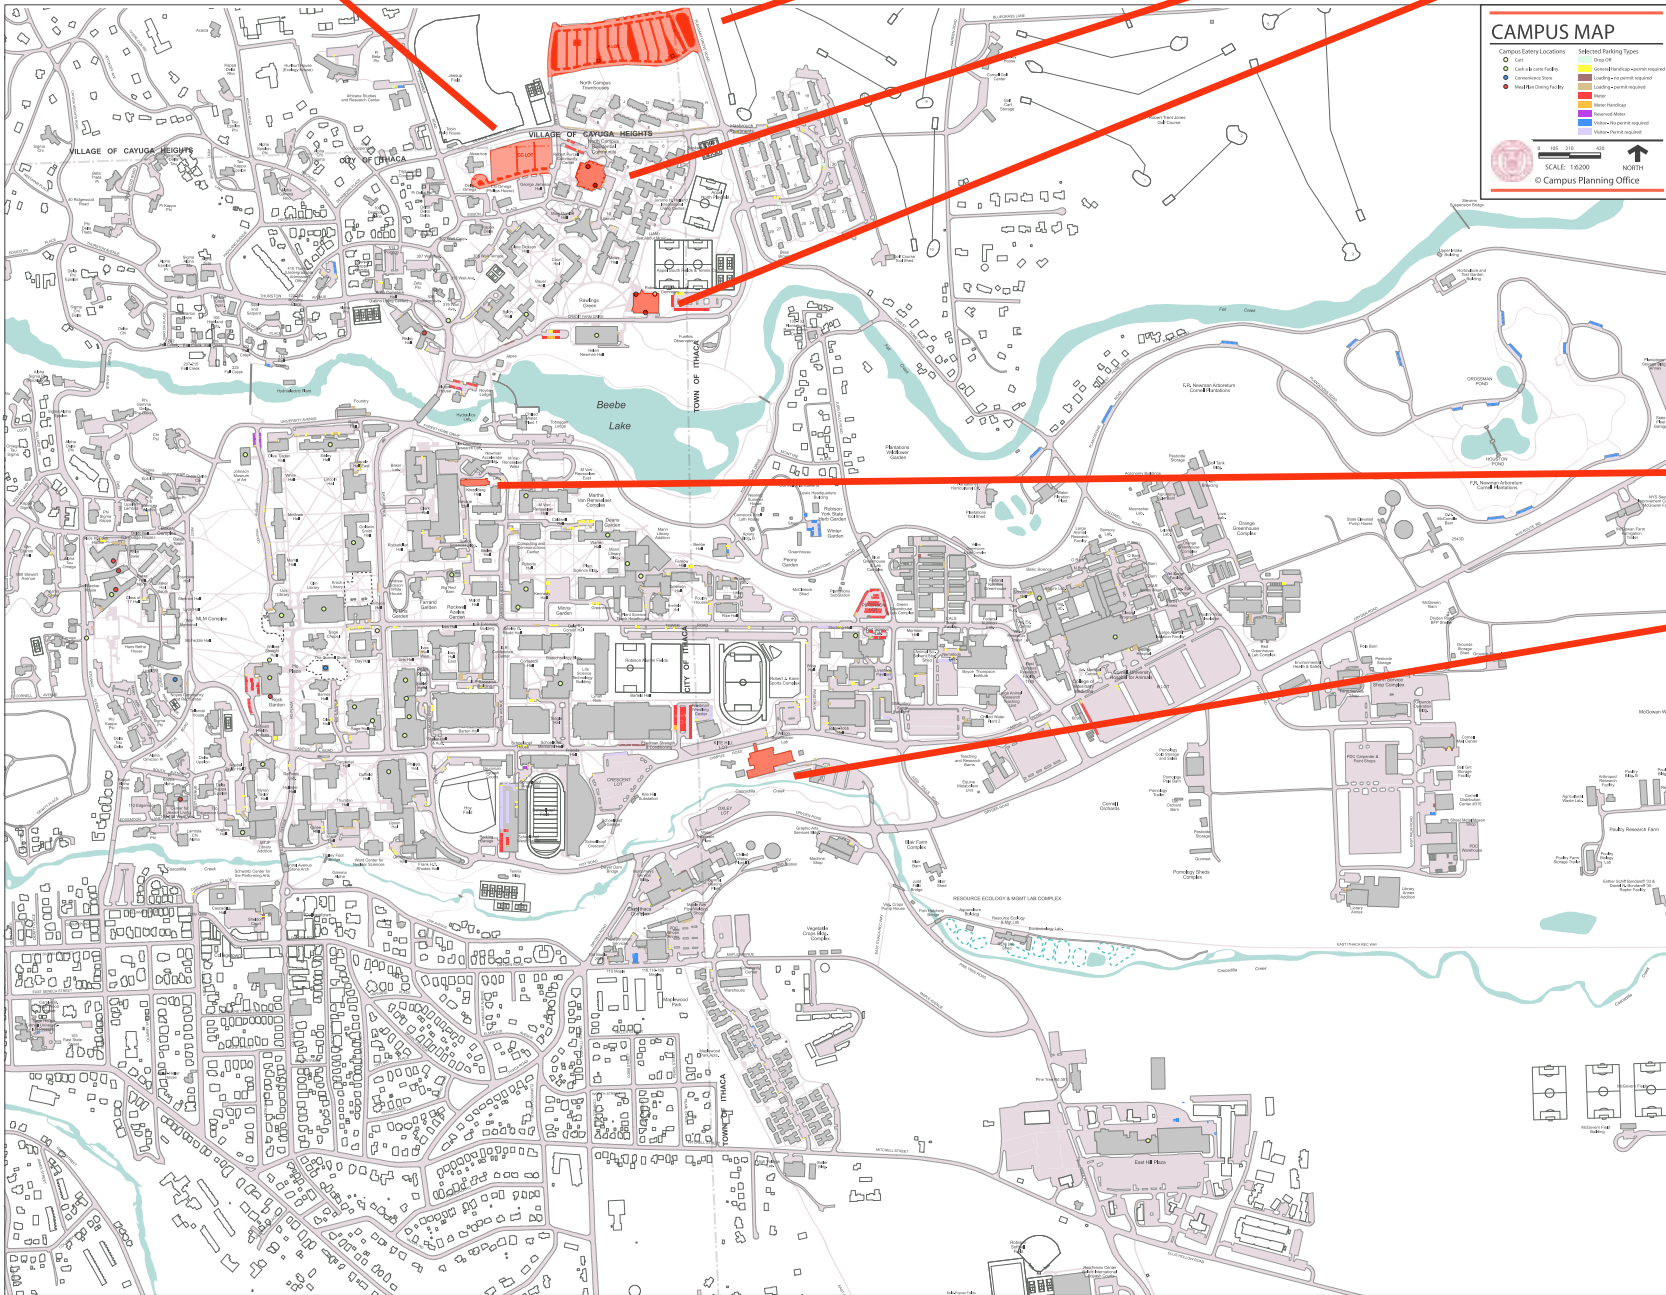

CORNELL UNIVERSITY – CAMPUS MAP

CC Lot

A Lot

RPCC

Appel

Newman Lab

Wilson Lab