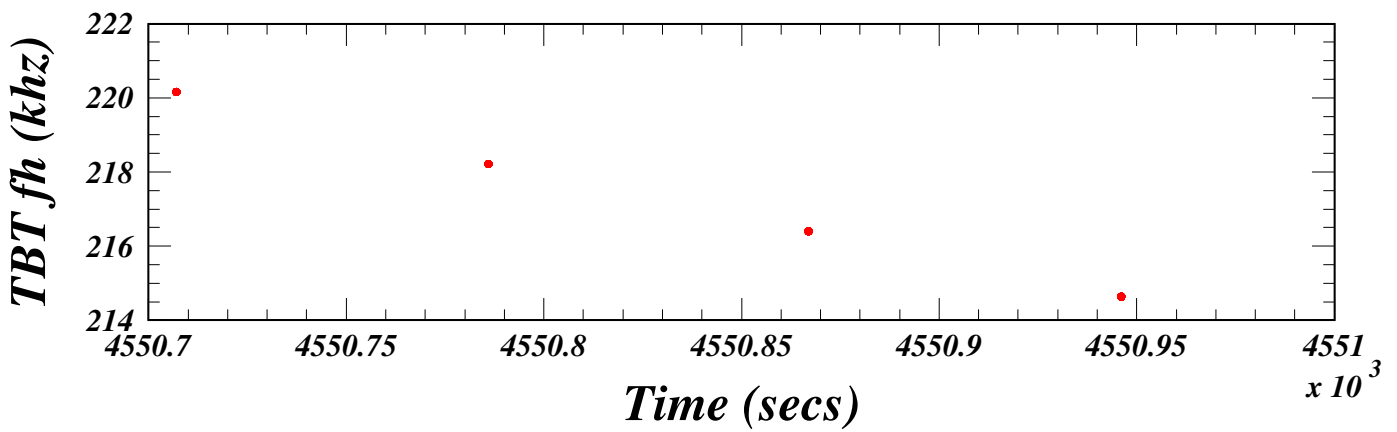

### Example of measured tunes and phase files

### *TBT tune measurements (All 3 days)*

### Number of DTT measurements for each phase measurement