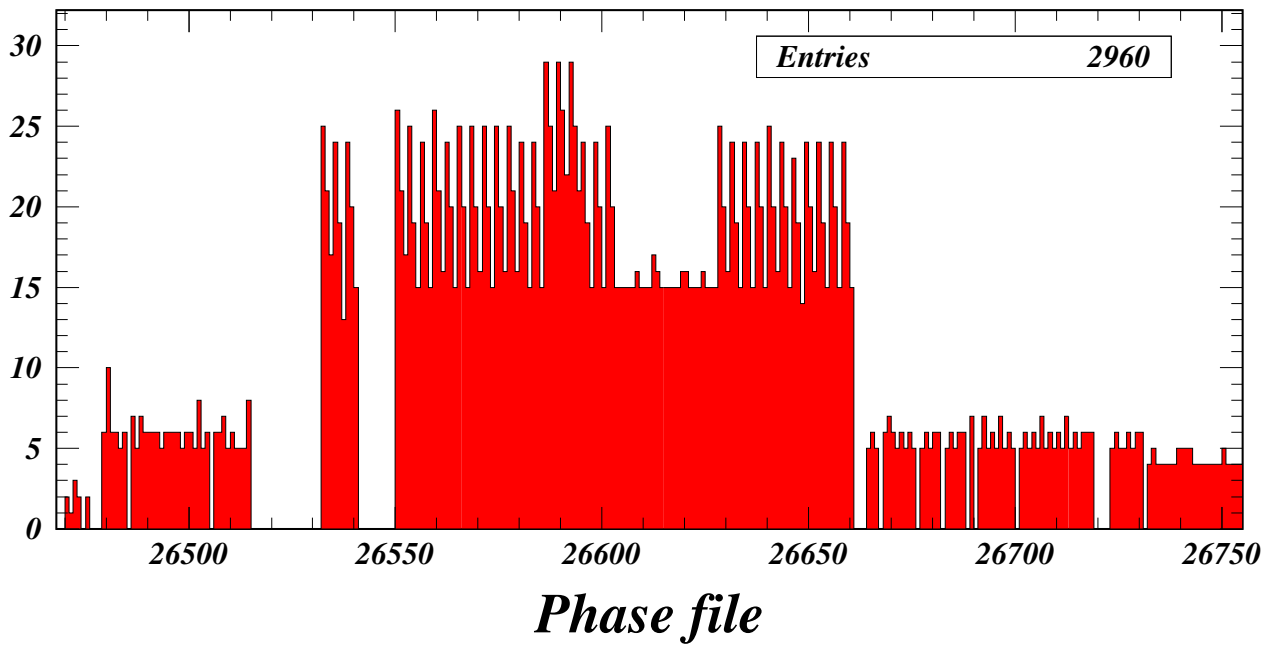

### Example of measured tunes and phase files

### *TBT tune measurements (All 3 days)*

### Number of DTT measurements for each phase measurement