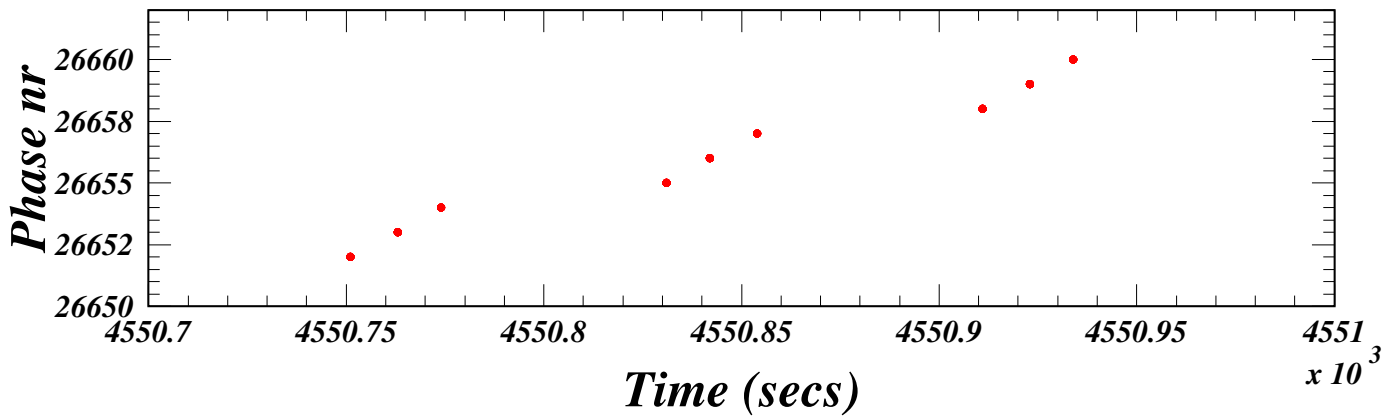

### Example of measured tunes and phase files

### *TBT tune measurements (All 3 days)*

### Number of DTT measurements for each phase measurement