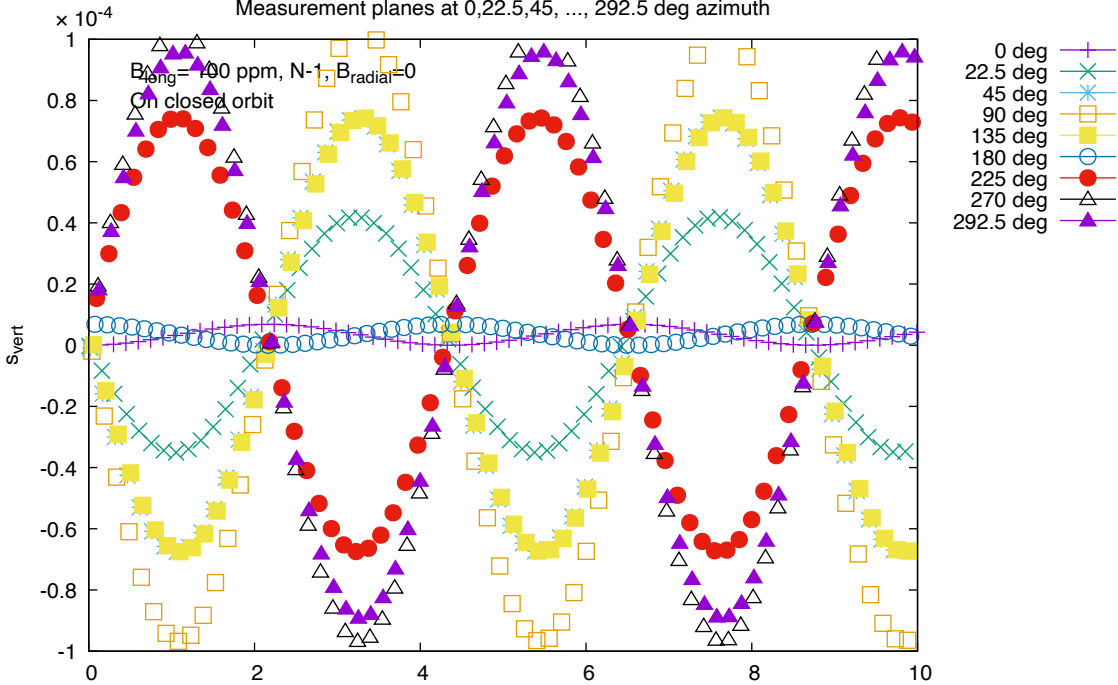

### Measurement plane at 292.5 deg azimuth

Measurement planes at 0,22.5,45, ..., 292.5 deg azimuth

time [us]