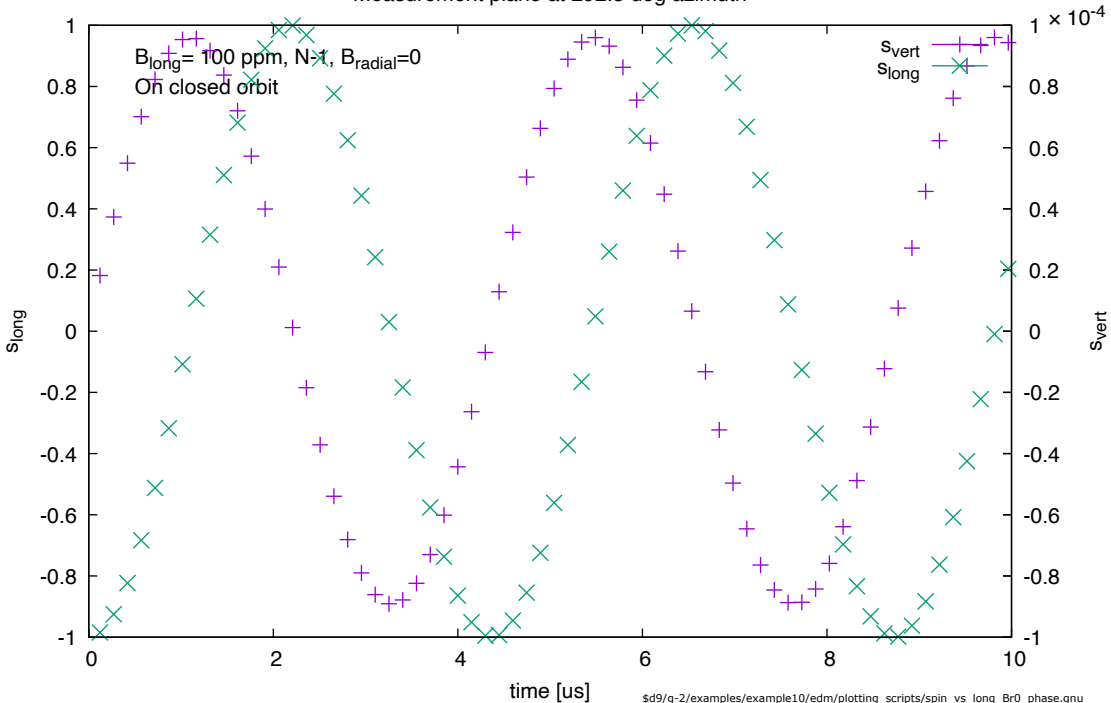

### Measurement plane at 292.5 deg azimuth

Measurement planes at 0,22.5,45, ..., 292.5 deg azimuth

time [us]