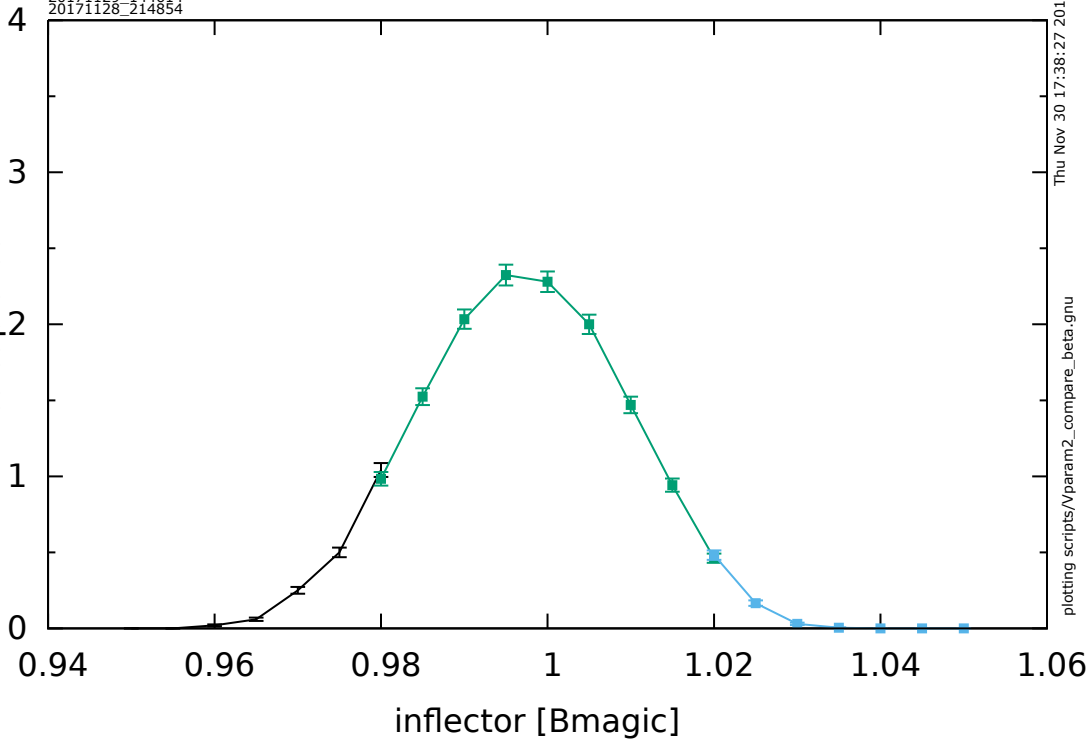

20171129_200824
20171129_144614
20171128_214854

% captured

Thu Nov 30 17:38:27 2017

plotting scripts/Vparam2_compare_beta.gnu

CBO amplitude [mm]