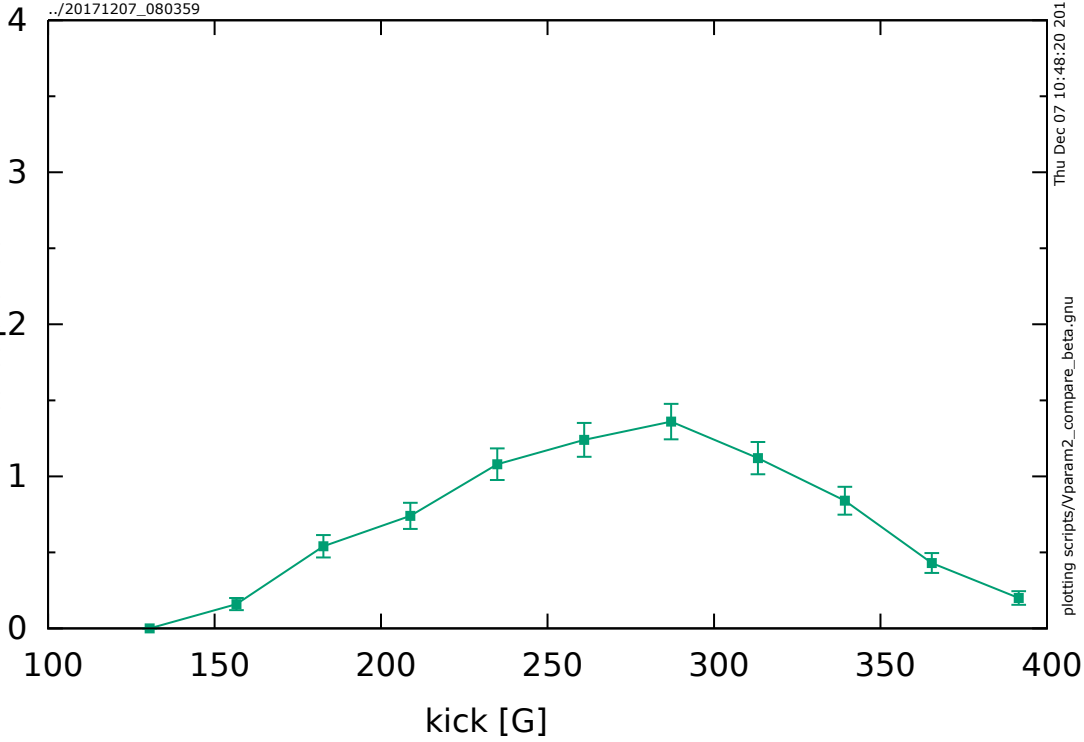

% captured

plotting scripts/Vparam2_compare_beta.gnu

CBO amplitude [mm]