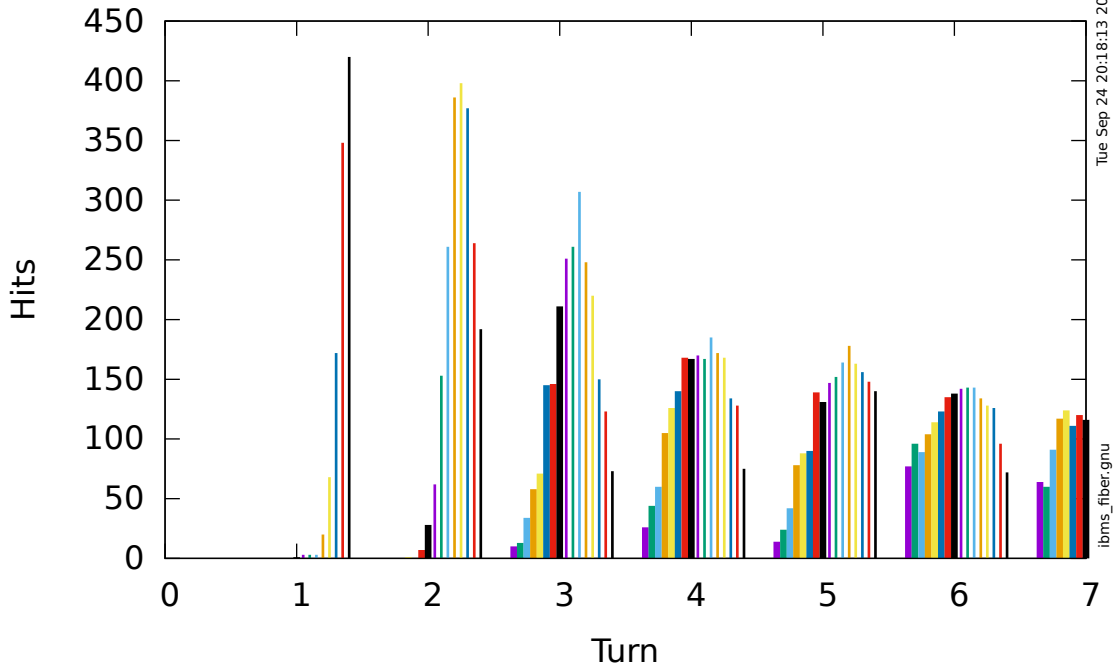

B205_I985

B205_1985

Tue Sep 24 20:18:13 2019

ibms_fiber.gnu