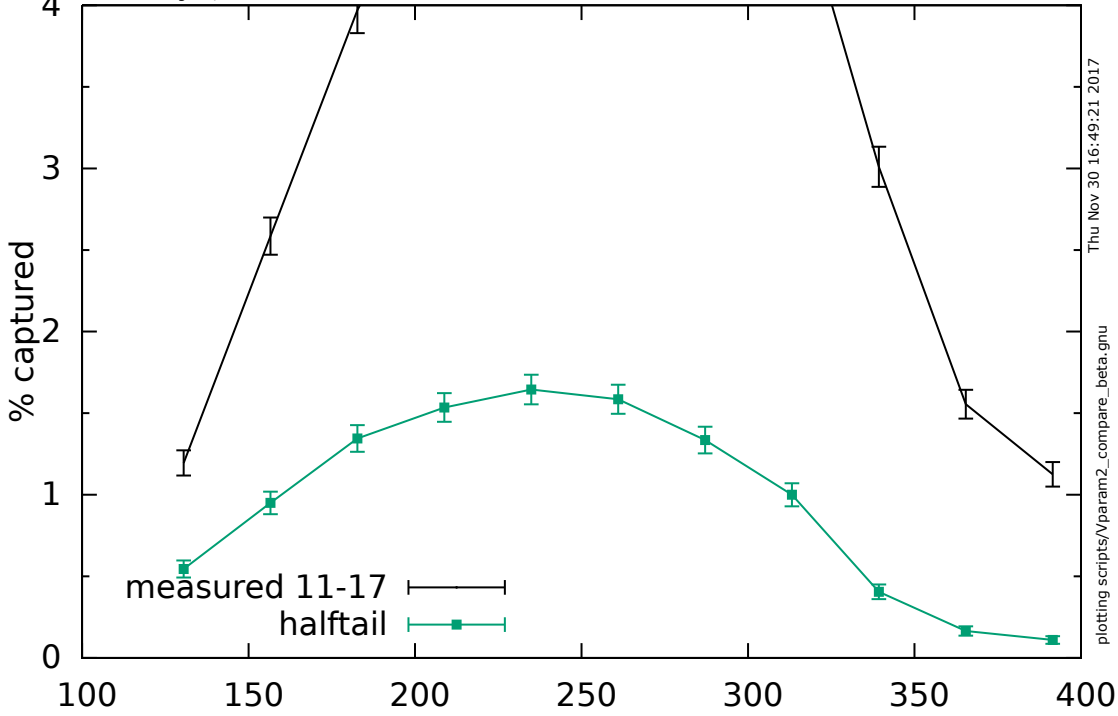

kick_scan_20171113/20171118_115449
kick_scan_ang_off/20171130_111647

Thu Nov 30 16:49:21 2017

plotting scripts/Vparam2_compare_beta.gnu