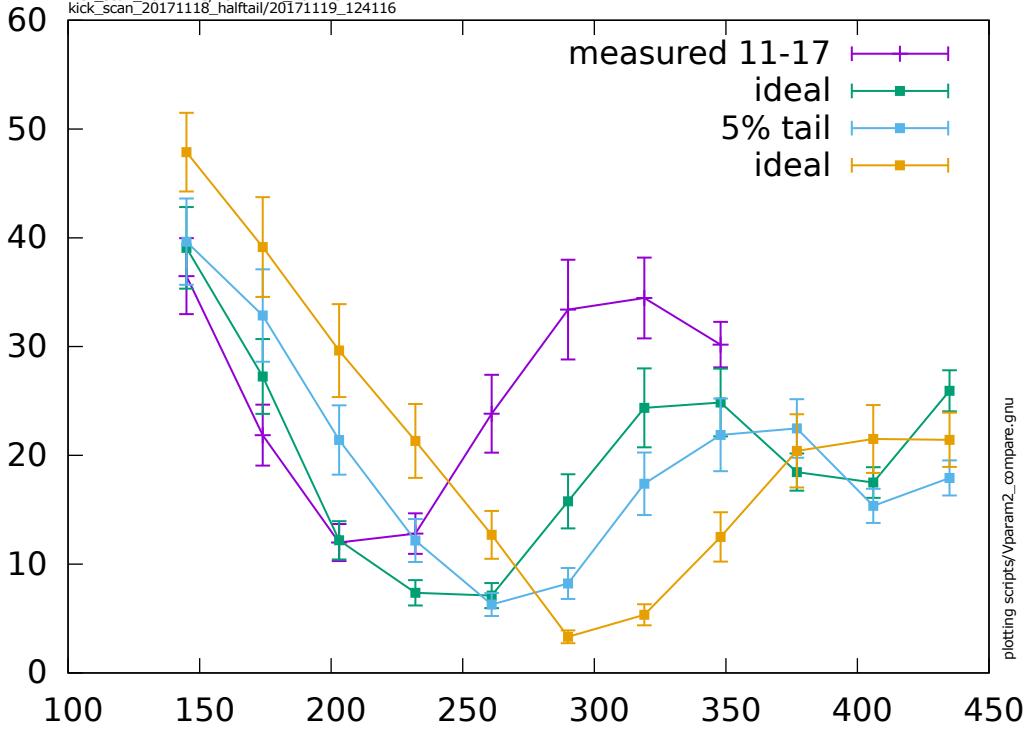

kick_scan_20171119_05_tail/20171119_235059
kick_scan_20171113/20171114_101423
kick_scan_20171118_half/20171119_124116

CBO amplitude [mm]

plotting scripts/vparam2_compare.gnu