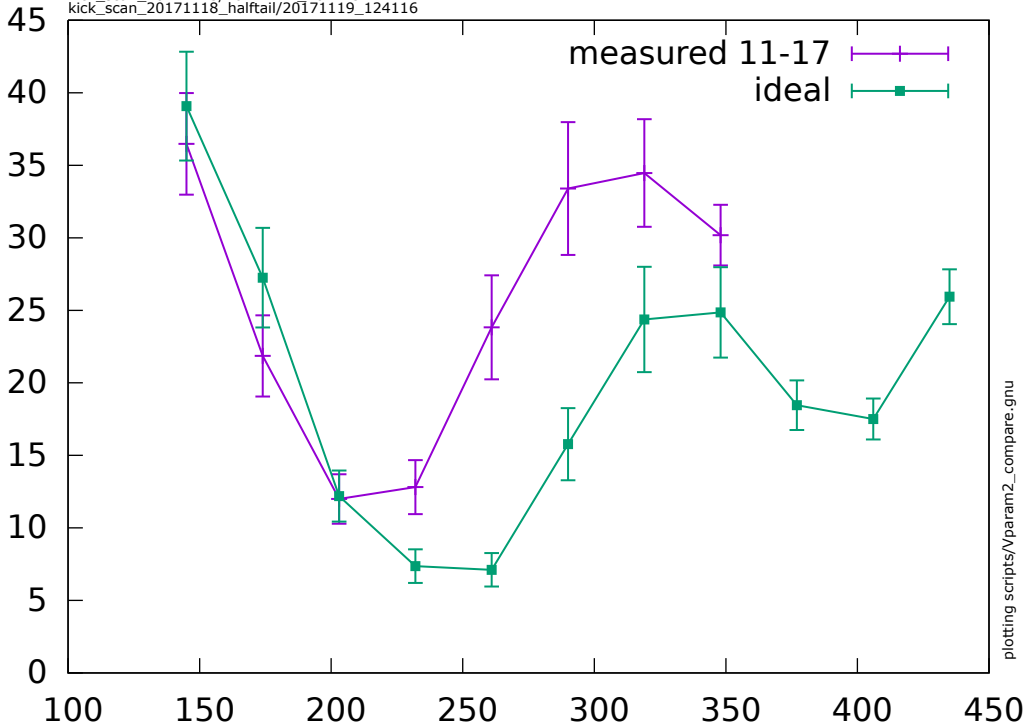

kick_scan_20171113/20171114_101423
kick_scan_20171118_half/20171119_124116

CBO amplitude [mm]

plotting scripts/Vparam2_compare.gnu