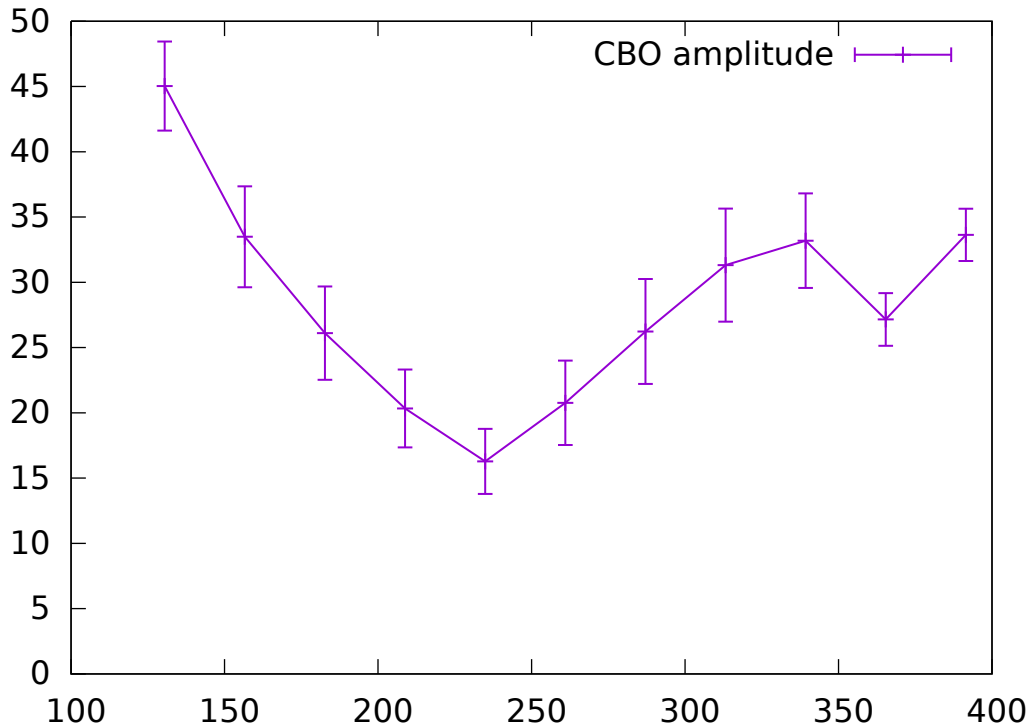

% muons captured

CBO amplitude [mm]

CBO amplitude