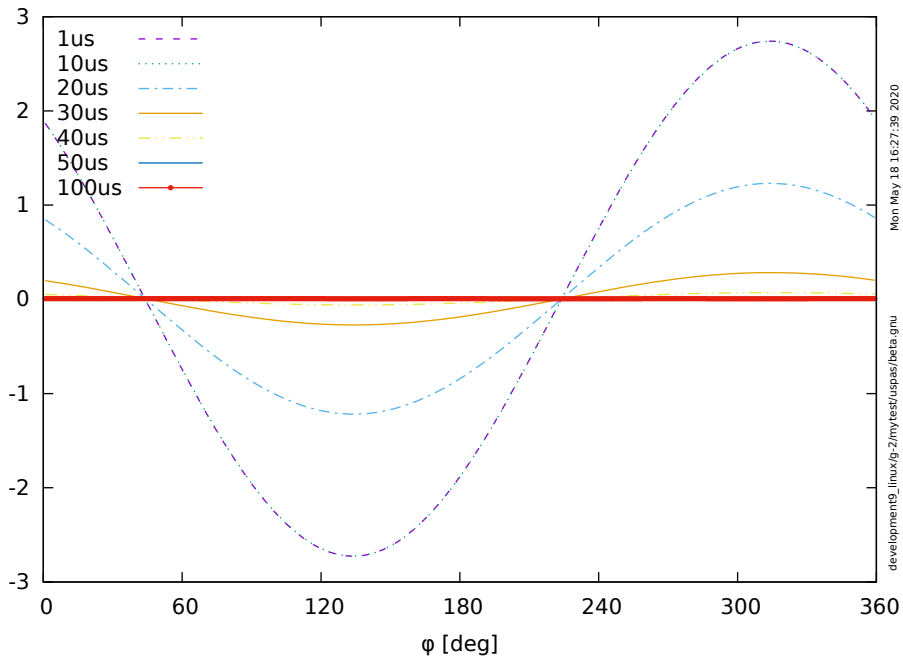

Horizontal displacement [mm]

Mon May 18 16:27:39 2020

development9\_linux/g-2/mytest/uspas/beta.gnu

Vertical displacement [mm]

Mon May 18 16:27:39 2020

development9\_linux/g-2/mytest/uspas/beta.gnu