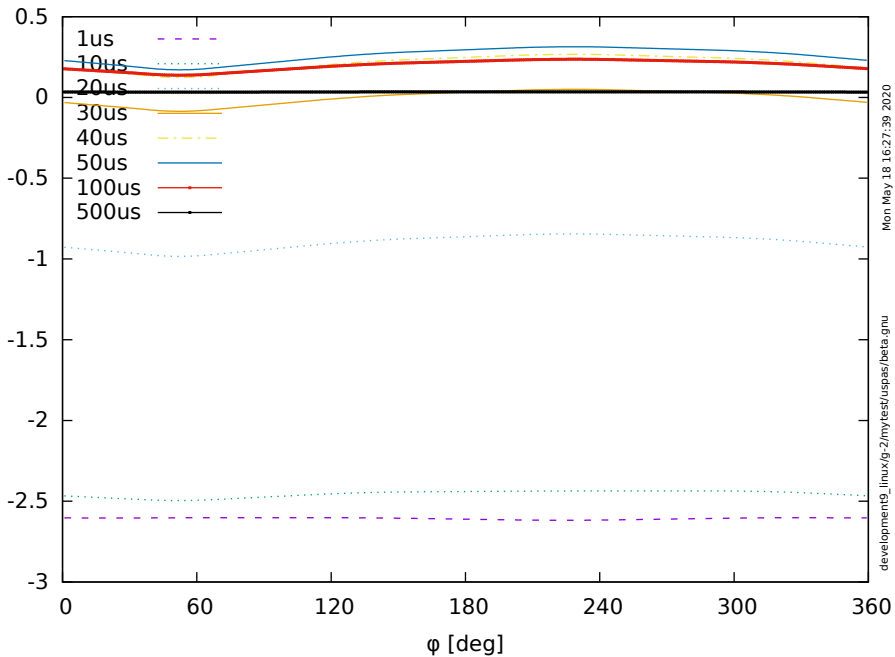

Horizontal displacement [mm]

Mon May 18 16:27:39 2020

development9\_linux/g-2/mytest/uspas/beta.gnu

Vertical displacement [mm]

Mon May 18 16:27:39 2020

development9\_linux/g-2/mytest/uspas/beta.gnu