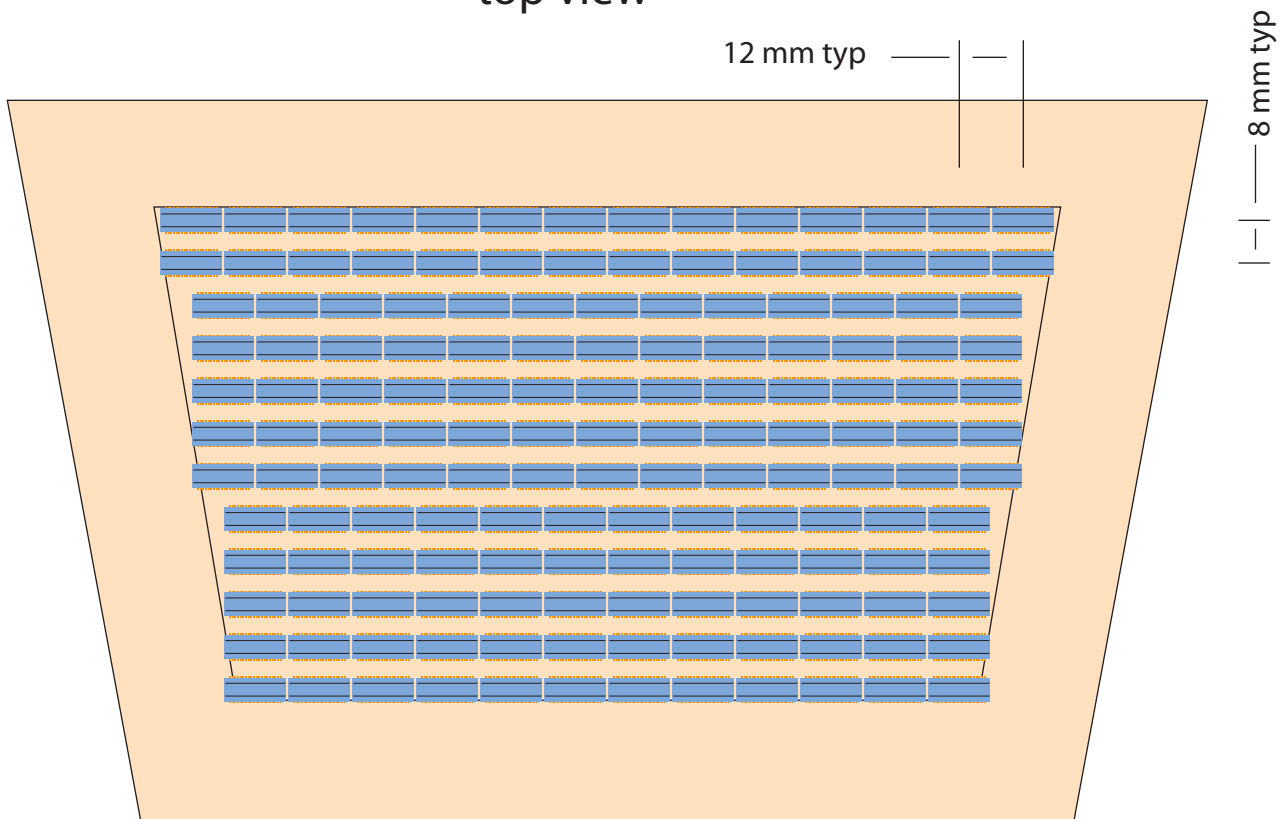

top view

basic panel
 outer size: 225 x 135 mm
 inner size: 170 x 92.5 mm
 27000 mm²

connectors: spaced 12mm x 8 mm
 153 connectors, 32 channels each
 4896 channels
 5.51 mm² per channel